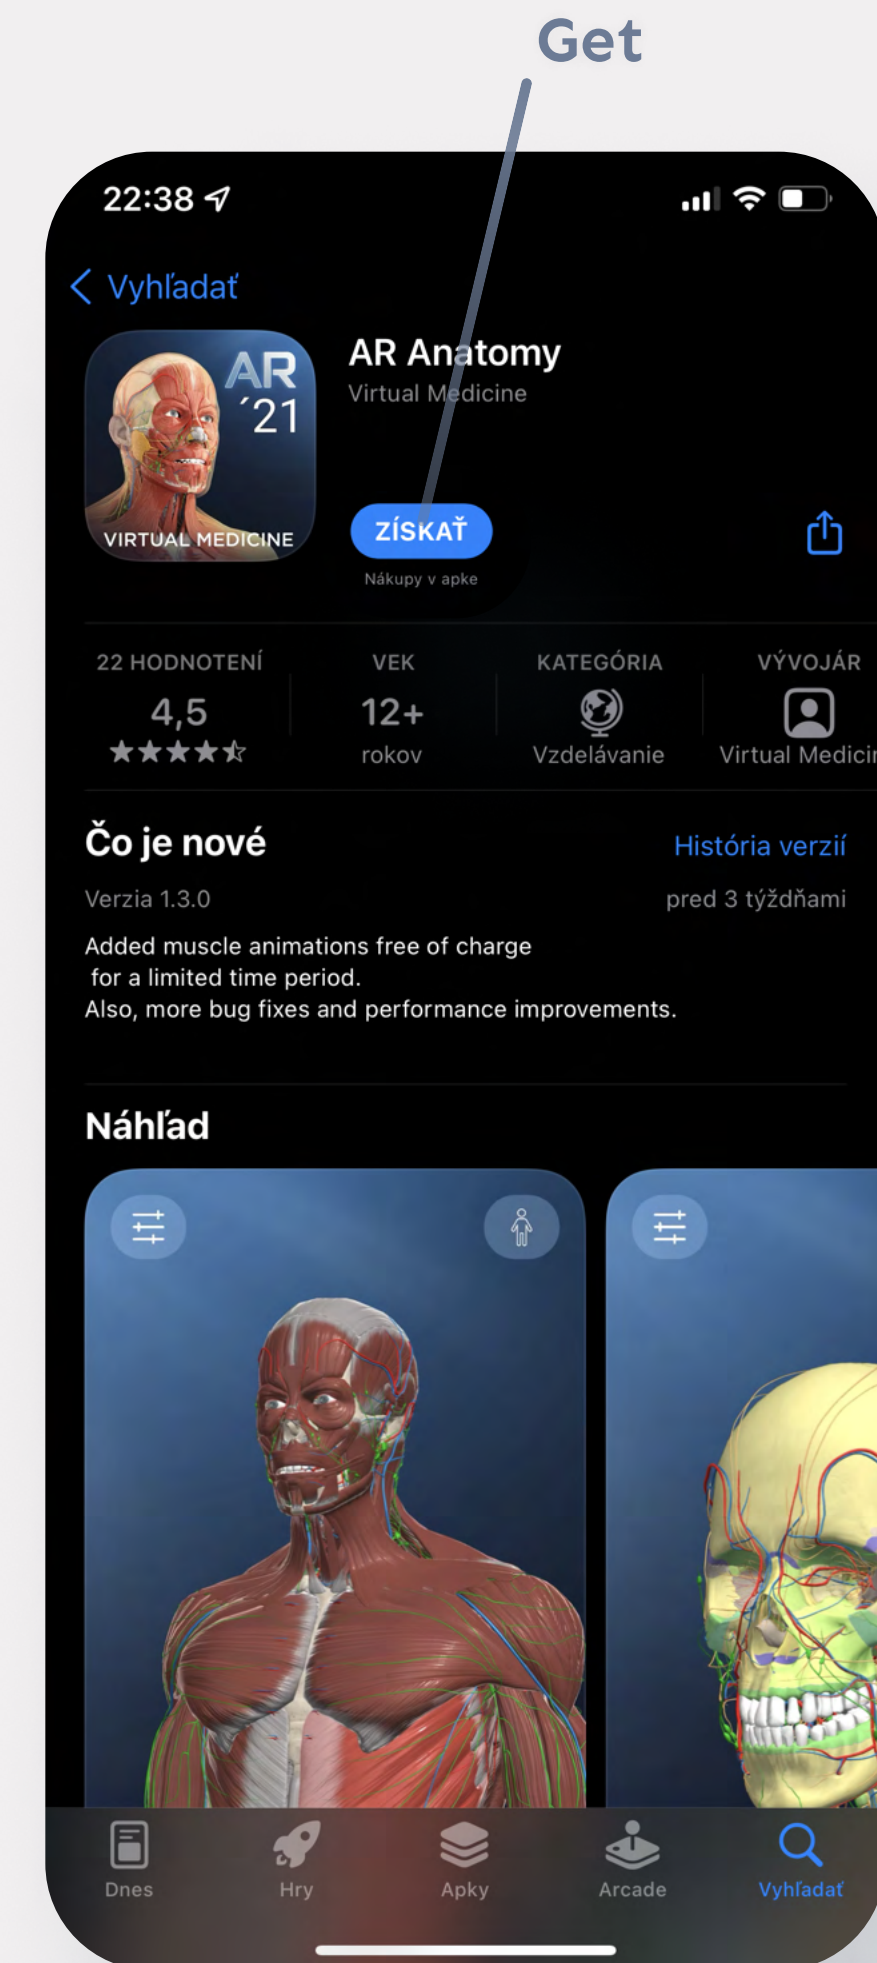

Virutal Anatomy Platform

Installation manual for AR Anatomy

1. Download application from the App Store
2. Installation and first launch of the AR Anatomy
3. Initialize the License Manager
4. Log in and unlocking the contents of the application
5. Technical Support

Download the application from the AppStore

1. Open your App Store and search for the AR Anatomy application or click on this link:

<https://apps.apple.com/sk/app/ar-anatomy/id1518527899?l=en#?platform=iphone>

AR Anatomy

After clicking on the link you will be redirected to the App Store, where you will see the application with option to download it.

2. Click on the blue button labeled "Get" to download the AR Anatomy.

Installation and first launch of the AR Anatomy

1. Installation the app

After you clicked on the Get button the application will download and install itself. If you have troubles with downloading and installing the application, please make sure you have stable internet connection and required available storage on your device.