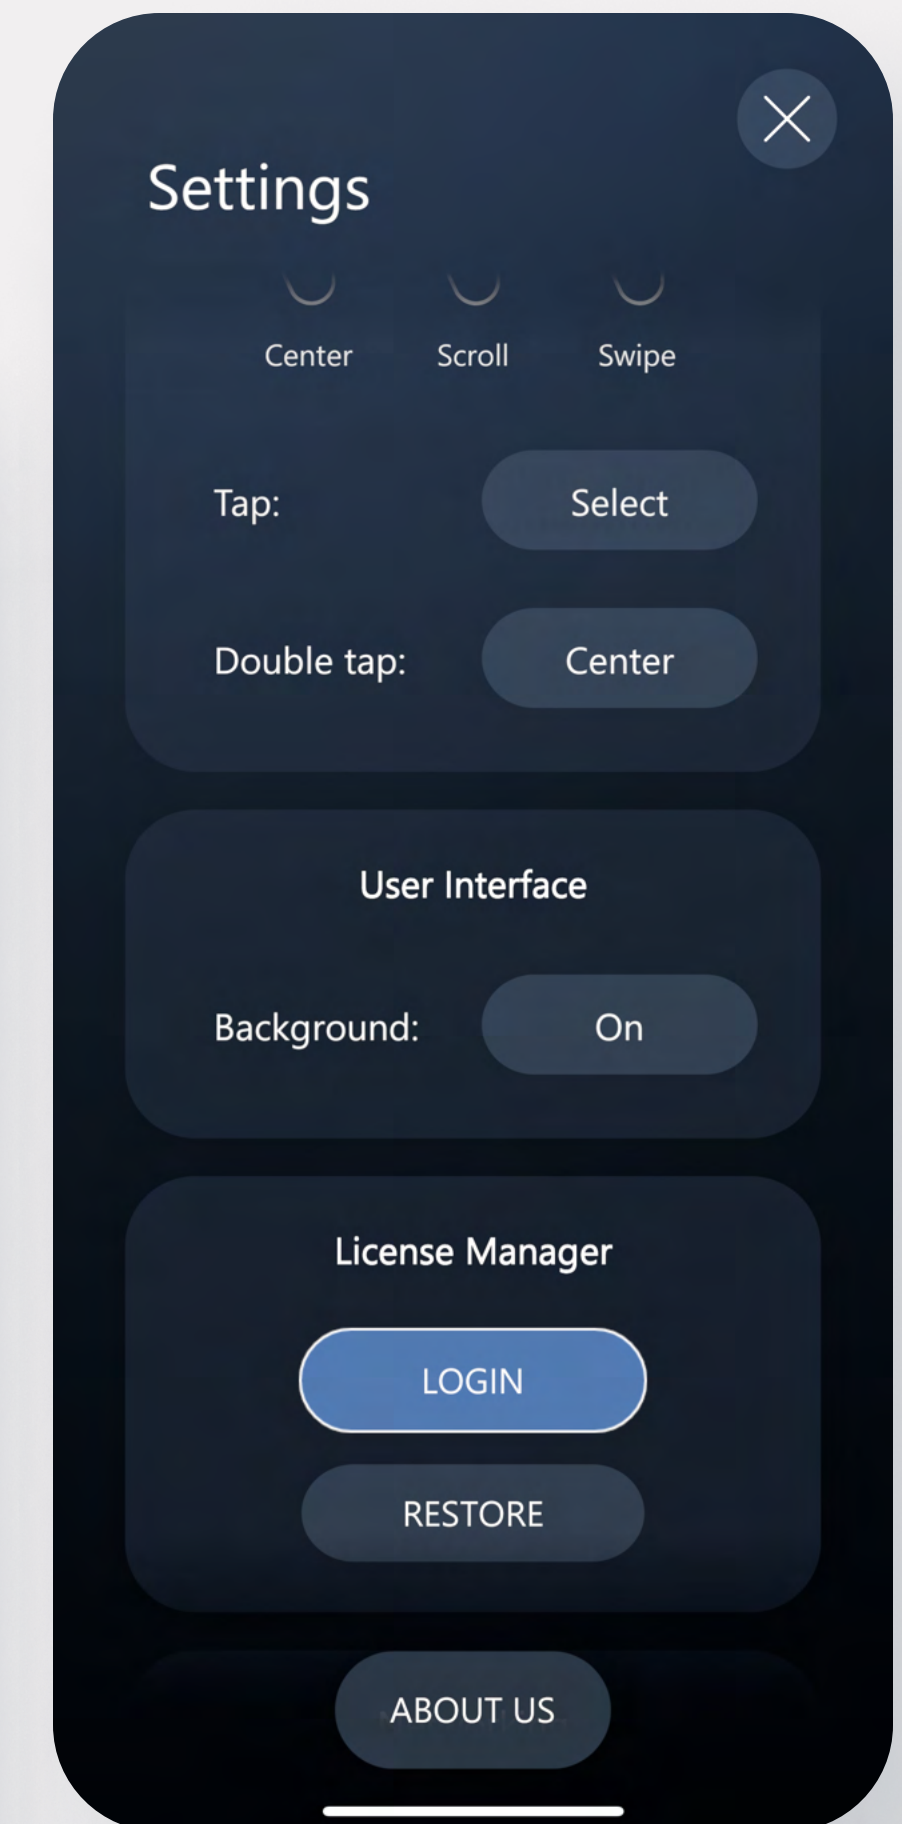

2. Click on the Open button

When the application finished downloading and installing itself, click on the Open button to launch the application.

Initialize the License Manager

1. Click on the Settings icon

After you opened the application click on the settings icon situated in the top left corner of your screen.

2. Scroll down and find the License Manager section

3. Click on the LOGIN

Settings

Log in to and unlocking the contents of the application