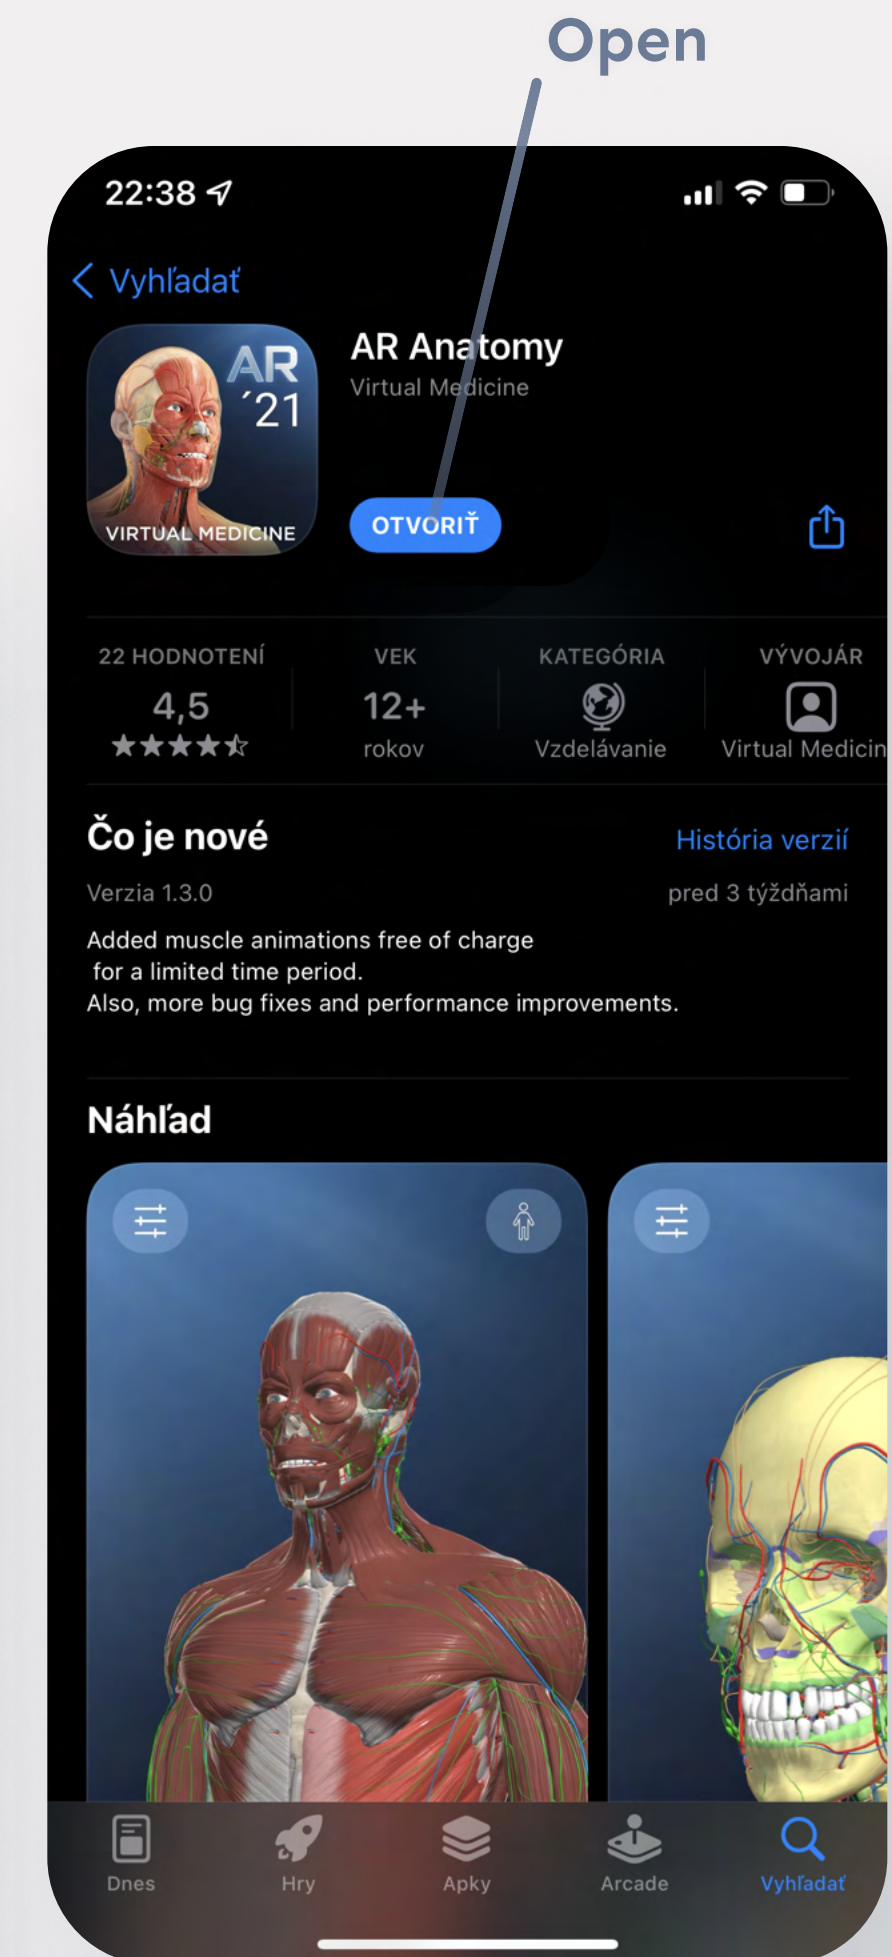

Installation and first launch of the AR Anatomy

1. Installation the app

After you clicked on the Get button the application will download and install itself. If you have troubles with downloading and installing the application, please make sure you have stable internet connection and required available storage on your device.

2. Click on the Open button

When the application finished downloading and installing itself, click on the Open button to launch the application.