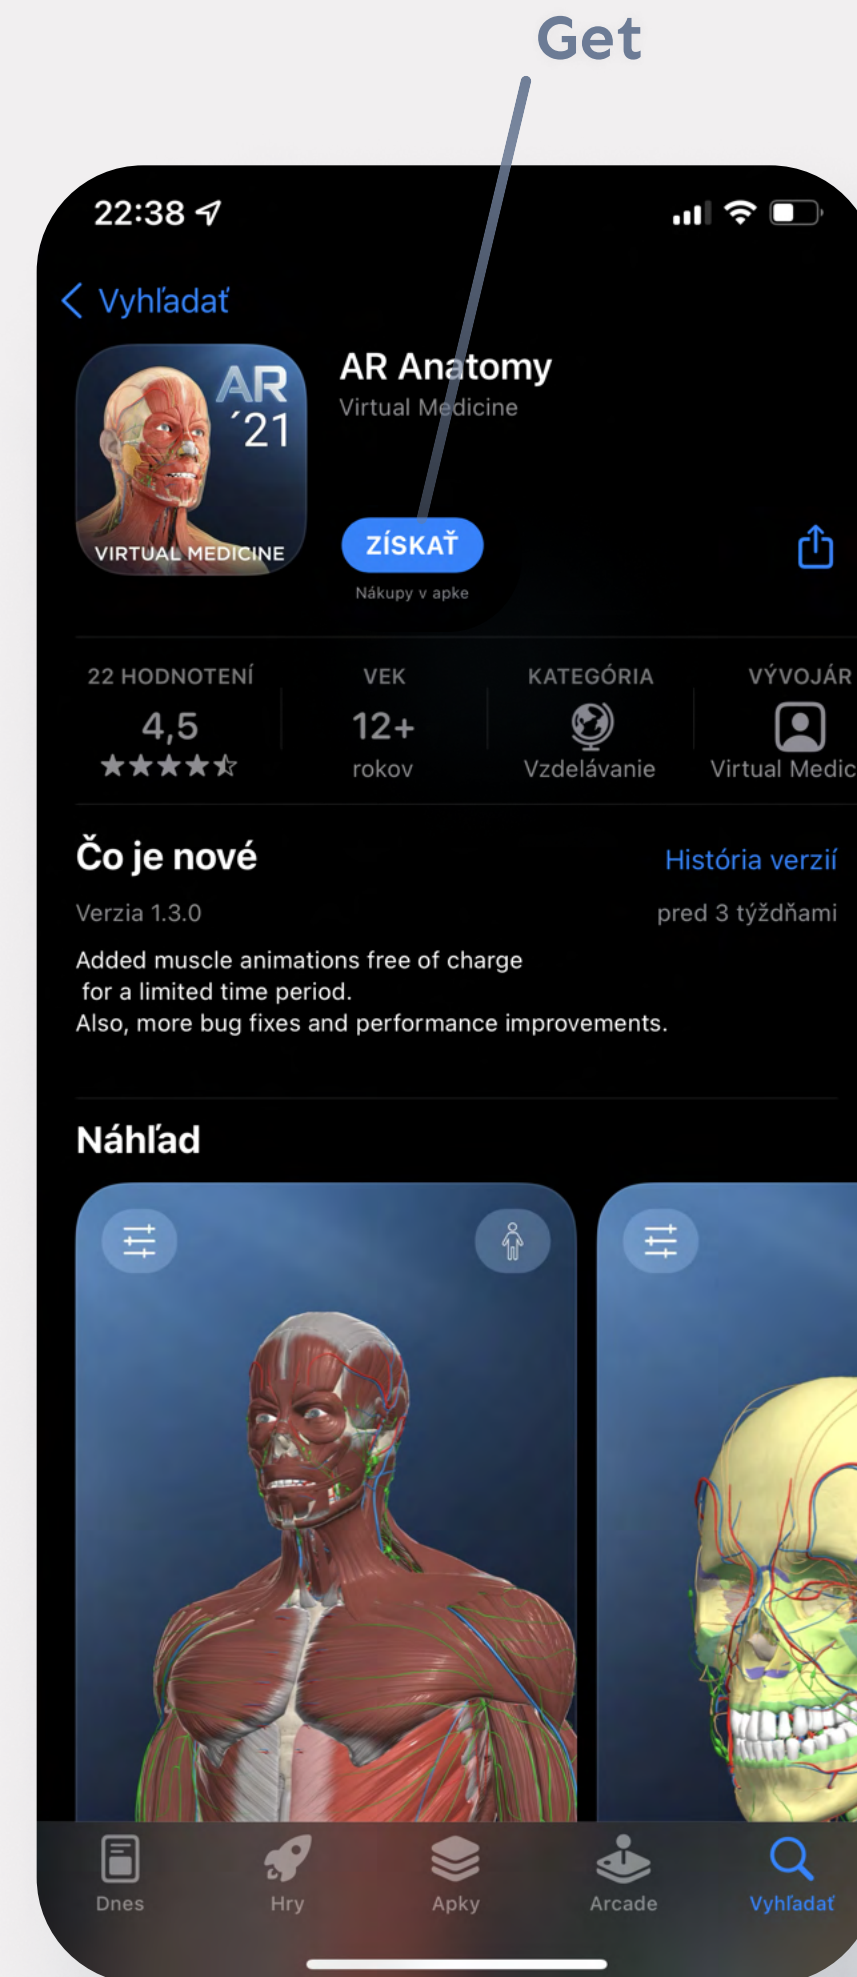

Installation and first launch of the AR Anatomy

1. Installation the app

After you clicked on the Get button the application will download and install itself. If you have troubles with downloading and installing the application, please make sure you have stable internet connection and required available storage on your device.

2. Click on the Open button

When the application finished downloading and installing itself, click on the Open button to launch the application.