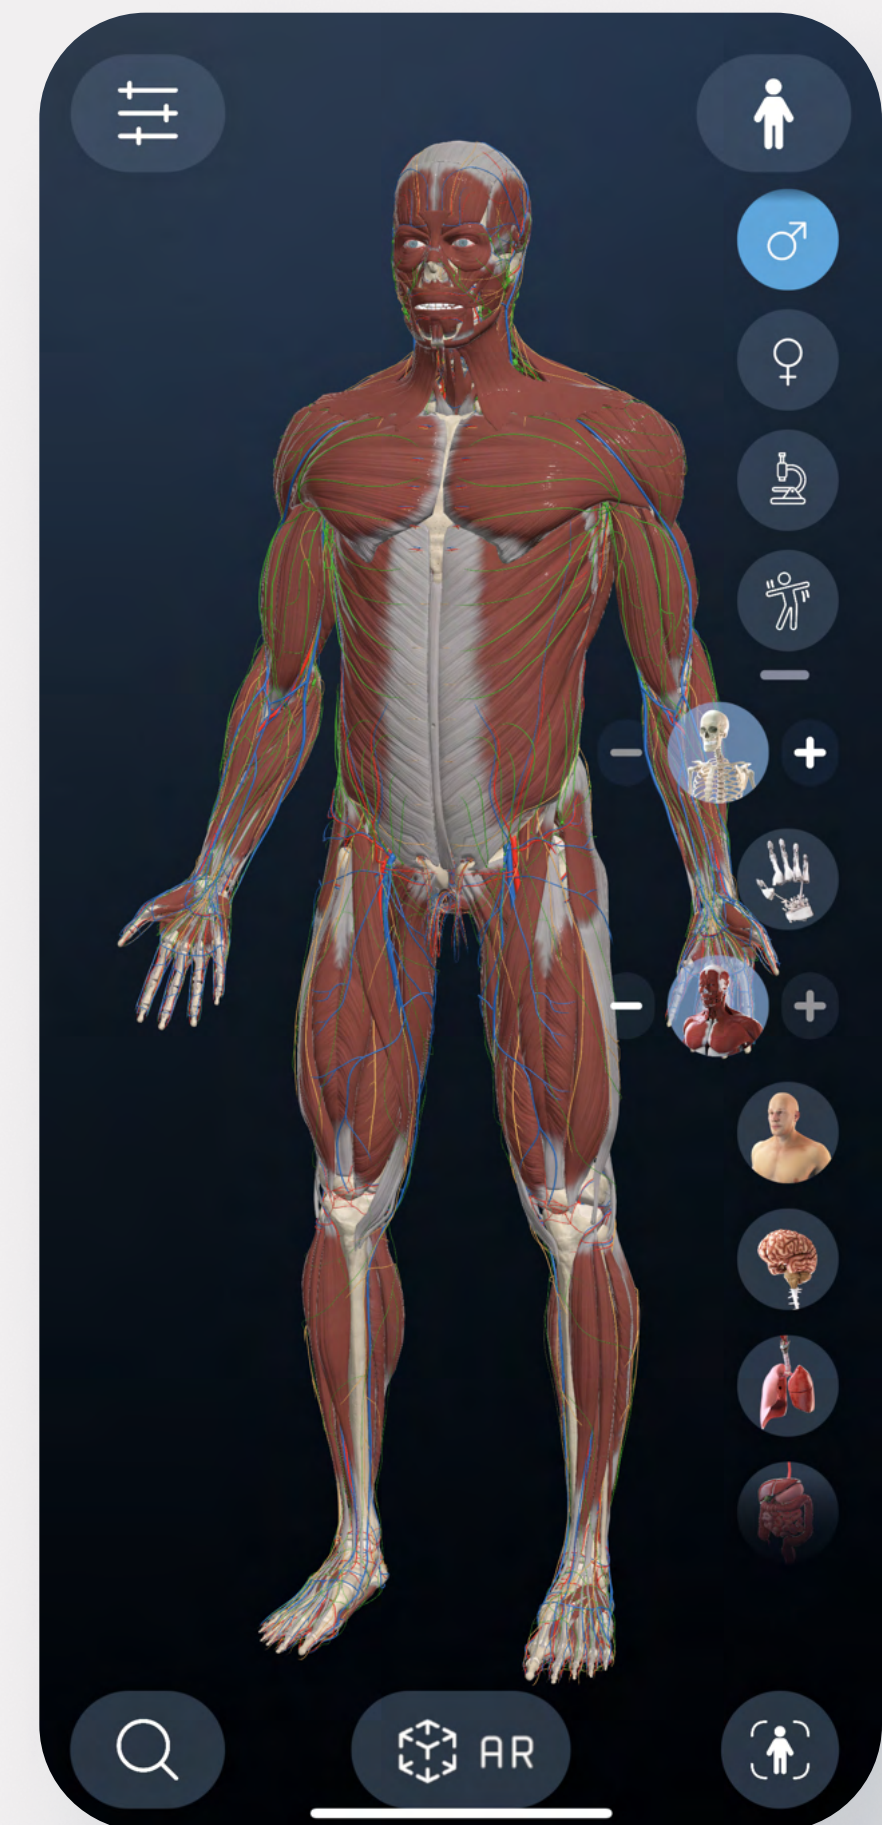

Virutal Anatomy Platform

Installation manual for AR Anatomy

1. Download application from the App Store
2. Installation and first launch of the AR Anatomy
3. Initialize the License Manager
4. Log in and unlocking the contents of the application
5. Technical Support

Download the application from the AppStore

1. Open your App Store and search for the AR Anatomy application or click on this link:

<https://apps.apple.com/sk/app/ar-anatomy/id1518527899?l=en#?platform=iphone>

AR Anatomy

After clicking on the link you will be redirected to the App Store, where you will see the application with option to download it.

2. Click on the blue button labeled "Get" to download the AR Anatomy.

Installation and first launch of the AR Anatomy

1. Installation the app

After you clicked on the Get button the application will download and install itself. If you have troubles with downloading and installing the application, please make sure you have stable internet connection and required available storage on your device.